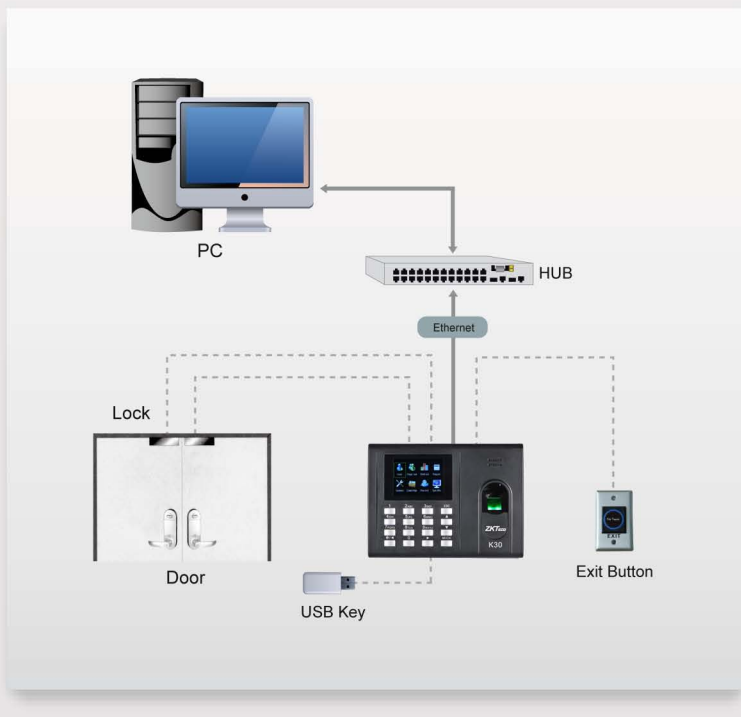

You can use Excel; you can be an excellent workforce management manager!

K30 SSR Fingerprint Time Attendance Terminal

Introduction

K30 is a 2.8-inch TFT screen Time Attendance & Simple Access Control Terminal. It has interfaces for third party electric lock and exit button. TCP/IP and USB Host make data management extremely easy. Most importantly, the built-in backup battery can eliminate the trouble of power-failure. With elegant appearance and reliable quality, you can get the best from it.

Features:

- TCP/IP, USB -host
- Built-in battery
- Simple access control or external bell
- Multi languages
- SSR report in excel forms

Configuration:

Specifications:

Fingerprint Capacity	1000 (2000 without SSR)
ID Card Capacity	1000 (Optional)
Record Capacity	80,000
Display	2.8-inch TFT Screen
Communication	TCP/IP, USB Host
Standard Functions	Work Code, SMS, DST, Self-Service Query, Automatic Status Switch, Scheduled-bell, T9 Input, 9 Digit User ID, Built-in Battery, Simple Access Control or External Bell
Optional Functions	ID/Mifare
Software	ZKTime5.0
Power Supply	DC 12V 1.5A
Verification Speed	≤0.5 Sec.
Operating Temp.	0°C - 45°C
Operating Humidity	20%-80%
Dimension	184*136*37.6(Length*Width*Thickness)